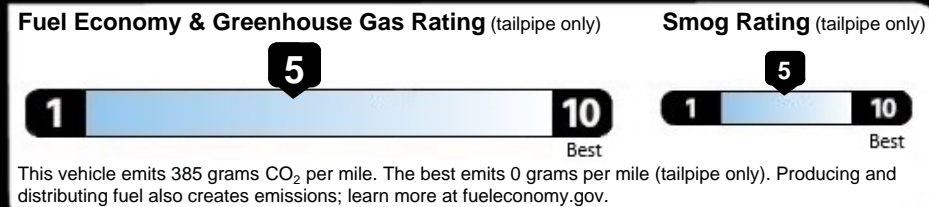

Dual Front & Dual Rear USB Ports (USB-A/USB-C)
StarTex Trimmed Water Repellent Upholstery
Keyless Access w/ Push-Button Start & Power Rear Gate
60/40 Split Fold-Down Rear Seatback & Multi-Use Cargo Cover
10-Way Power Driver's Seat: Includes 2-Way Lumbar Support
4-Way Manual Front Passenger Seat
All-Weather Package & All-Weather Floor Mats
Heated Front Seats & Heated Leather Wrapped Steering Wheel
Heated Rear Seat: Outboard Seat Positions

LIMITED WARRANTY/ROADSIDE ASSISTANCE
3 Years / 36,000 Miles Basic
5 Years / 60,000 Miles Powertrain
5 Years / Unlimited Mileage Rust Perforation
3 Years / 36,000 24/7 Roadside Assistance
See Owner Info Kit & Warranty for Details

OPTIONAL EQUIPMENT AND OTHER ITEMS

Manufacturer's Suggested Retail Price **$44,995.00**
Exterior Color: Crystal White Pearl
Full Tank of Gas **INCLD**
Option Package: 22 **$2,045.00**
Subaru 12.1" Multimedia System w/ Navigation
Power Moonroof
Surround View Monitor System
Outback Wilderness Package **$1,103.00**
Auto-Dimming Exterior Mirror
Auto-Dimming Mirror with Compass and HomeLink
Rear Seatback Protector
Rear Bumper Cover

EPA DOT Fuel Economy and Environment

Fuel Economy
23 MPG
Small SUVs range from 14 to 138 MPG. The best vehicle rates 146 MPGe.
21 city 27 highway
4.3 gallons per 100 miles

Gasoline Vehicle

You spend $2,250 more in fuel costs over 5 years compared to the average new vehicle.

Annual fuel cost $2,150

Actual results will vary for many reasons, including driving conditions and how you drive and maintain your vehicle. The average new vehicle gets 29 MPG and costs $8,500 to fuel over 5 years. Cost estimates are based on 15,000 miles per year at $3.30 per gallon. MPGe is miles per gallon equivalent. Vehicle emissions are a significant cause of climate change and smog.

fueleconomy.gov

Calculate personalized estimates and compare vehicles

PARTS CONTENT INFORMATION
FOR VEHICLES IN THIS CARLINE: U.S./CANADIAN PARTS CONTENT: 0%
MAJOR SOURCES OF FOREIGN PARTS CONTENT: JAPAN: 85%
FOR THIS VEHICLE: FINAL ASSEMBLY POINT: OTA, GUNMA, JAPAN
COUNTRY OF ORIGIN: ENGINE: JAPAN
TRANSMISSION: JAPAN
Note: Parts content does not include final assembly, distribution, or other non-parts costs.

Privacy Notice
www.subaru.com/company/privacy.html

Destination and Delivery $1,450.00
Total Suggested Retail Price $49,593.00

THIS LABEL HAS BEEN APPLIED PURSUANT TO FEDERAL LAW, DO NOT REMOVE OR ALTER PRIOR TO THE DELIVERY TO THE ULTIMATE PURCHASER.